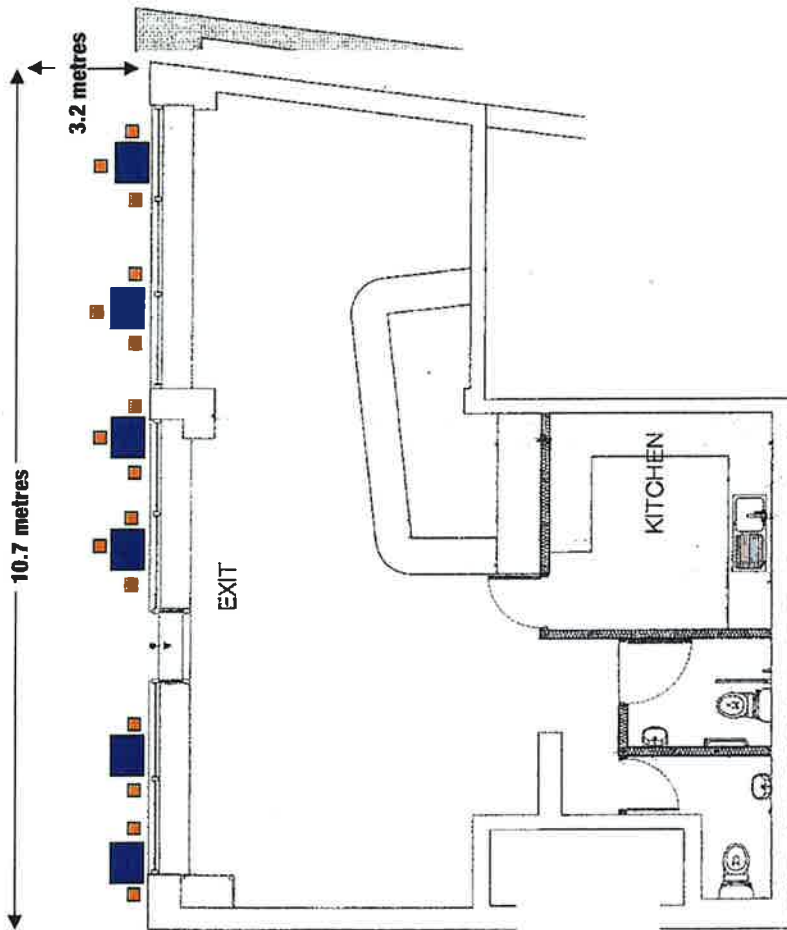

HIGH STREET

Tables ■

Chairs ■

Blind Illusions - Deal - Kent

DWG: Ground_Floor

Date: 01.08.13

Scale: 1:100

Rev: 1

1:500